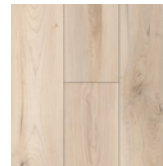

Includes  
**ARTISAN EDGE™**  
 A pressed bevel that has the appearance of a handcrafted hardwood flooring edge.

STAIR TREADS &  
 TRIMS AVAILABLE!

Farmhouse Hickory

# GENESIS TS07

7001 Buffalo Elm

7002 Blacksmith Oak

7003 Restoration Pine

7004 Vintage Maple

7005 Farmhouse Hickory

7006 Spalted Maple

7007 Sweet Chestnut