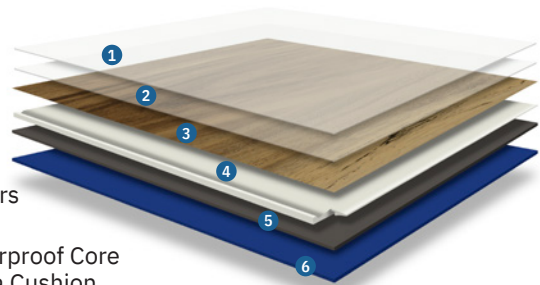

Includes  
**ARTISAN EDGE™**  
 A pressed bevel that has the appearance of a handcrafted hardwood flooring edge.

STAIR TREADS &  
 TRIMS AVAILABLE!

Farmhouse Hickory

# GENESIS TS07

7001 Buffalo Elm

7002 Blacksmith Oak

7003 Restoration Pine

7004 Vintage Maple

7005 Farmhouse Hickory

7006 Spalted Maple

7007 Sweet Chestnut

## SPECIFICATIONS

CONSTRUCTION: **HPC**  
 SIZE: **7" X 60"**  
 TOTAL THICKNESS: **10mm**  
 WEAR LAYER: **22 mil**  
 ATTACHED PAD: **1.5mm IXPE**  
 BEVEL TYPE: **Artisan Edge™  
 Pressed Bevel**  
 EMOSS TYPE: **Embossed In Register  
 Hi Definition Wood Grain**  
 INSTALLATION: **Floating / Uniclic®**  
 SQ FT / CARTON: **17.71**  
 CARTONS / PALLET: **55**  
 SQ FT / PALLET: **974.05**

- 1 **UV LAYER** - Aluminum Oxide UV Coating with Anti-Bacterial Protection
- 2 **WEAR LAYER** - Thicker, Stronger Wear Layers for Superior Scratch & Stain Protection
- 3 **FILM LAYER** - Natural Wood Decors & Textures
- 4 **CORE** - Hybrid Light Weight Waterproof Core for Indentation Resistance, Extra Cushion, Warmth and Sound Deadening
- 5 **PVC MOISTURE BARRIER** - Added Layer of Moisture Protection
- 6 **ACOUSTICAL PAD** - IXPE for Maximum Comfort & Sound Reduction