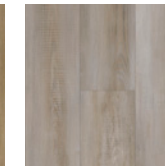

Includes  
**ARTISAN EDGE™**  
 A pressed bevel that has the appearance of a handcrafted hardwood flooring edge.

STAIR TREADS &  
 TRIMS AVAILABLE!

Farmhouse Hickory

# GENESIS TS07

7001 Buffalo Elm

7002 Blacksmith Oak

7003 Restoration Pine

7004 Vintage Maple

7005 Farmhouse Hickory

7006 Spalted Maple

7007 Sweet Chestnut