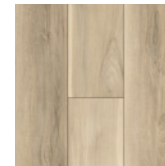

Includes  
**ARTISAN EDGE™**  
 A pressed bevel that has the appearance of a handcrafted hardwood flooring edge.

STAIR TREADS &  
 TRIMS AVAILABLE!

Farmhouse Hickory

# GENESIS TS07

7001 Buffalo Elm

7002 Blacksmith Oak

7003 Restoration Pine

7004 Vintage Maple

7005 Farmhouse Hickory

7006 Spalted Maple

7007 Sweet Chestnut